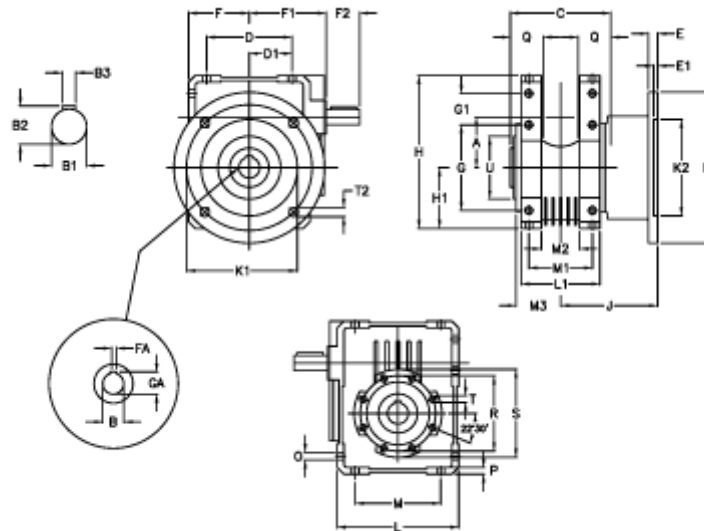

Article number: 3922086046400

Description: Worm gear with solid input shaft
W 86UF1-46-HS unassembled

Measures

A = 86.90	Description = W86UF-xx-P71 B5	G1 = 45.5	L = 200	Q = 45
B = 35	E = 15	GA = 38.3	L1 = 125	R = 130
B1 = 25	E1 = 6	H = 245.5	M = 144	S = 150
B2 = 28.0	F = 100.0	H1 = 100.0	M1 = 101	T = M10x18
B3 = 8	F1 = 142.5	J = 151.0	M2 = 57	T2 = 12.5
C = 140	F2 = 50	K = 210	M3 = 64.5	U = 110
D = 144.0	FA = 10	K1 = 176	O = 11.5	
D1 = 72.0	G = 144	K2 = 152	P = 11	